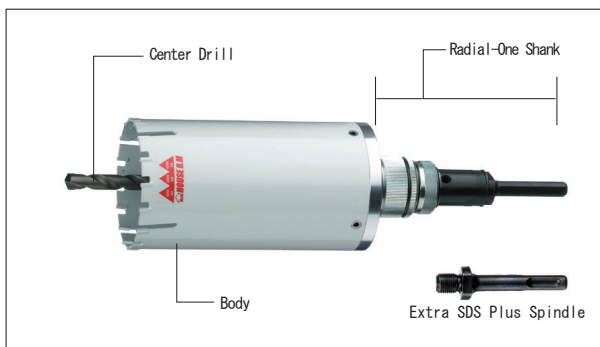

■ Parts for Multi Purpose Core drill bits

Item name	Item code	Applicable Diameter	JAN Code 4986362
Center Drill	PCD-230	29~220	451741
Carbide Center Drill	PSD -T240	29~220	451758
Radial-One Shank Φ10mm	RS-10	29~ 80	452731
Radial-One Shank Φ13mm	RS-13	85~220	452748
Radial-One Shank SDS-Plus	RS- Z	29~220	452755
Straight Spindle (10mm)	SP- 2	29~ 80	451772
Straight Spindle (13mm)	SP- 3	85~220	451789
SDS-Plus Spindle	SP-2Z	29~220	450768
Extension Rod	CL-100L	29~220	451802